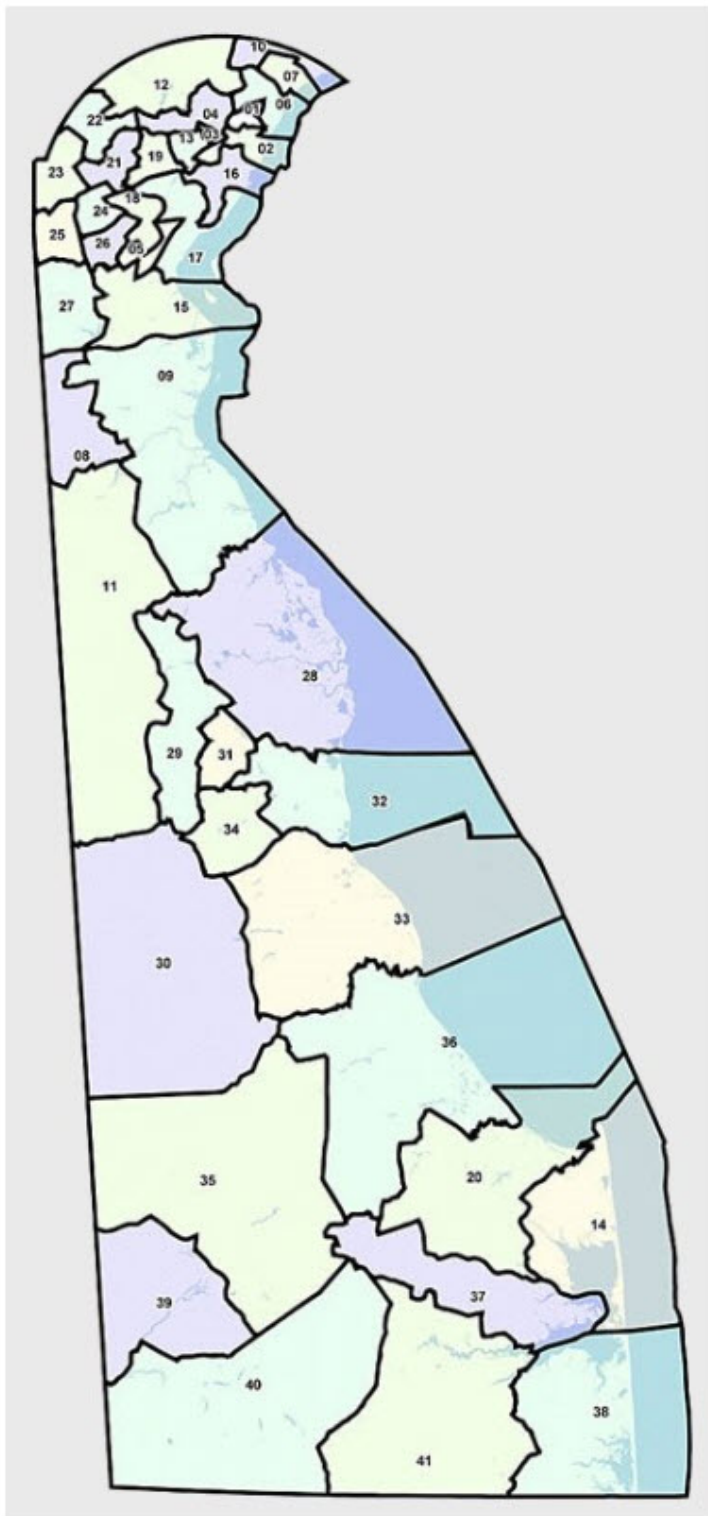

House Districts

- 1- Nnamdi Chukwuocha, D- Wilm/Edgemoor
- 2- Stephanie Bolden, D – Wilmington
- 3- Sherry Dorsey Walker, D- Wilmington
- 4- Gerald Brady, D – Wilm/Chestnut Run
- 5- Kendra Johnson, D – New Castle
- 6- Debra Hefferman, D – Bellfonte
- 7- Raymond Seigfried, D – Arden
- 8- Quinton Johnson, D – Middletown
- 9- Kevin Hensley, R – Odessa
- 10- Sean Matthews, D – Claymont
- 11- Jeff Spiegelman, R – Townsend/Hartly
- 12- Krista Griffith, D – Greenville/Hockessin
- 13- John Mitchell, D – Elsmere
- 14- Peter Schwartzkopf, D – Dewey Beach
- 15- Valerie Longhurst, D – Bear/Delaware City
- 16- Franklin Cooke, D – New Castle
- 17- Melissa Minor-Brown, D – Wilm. Manor
- 18- David Bentz, D New Castle
- 19- Kimberly Williams, D – Newport
- 20- Stephen Smyk, R – Milton/Lewes
- 21- Michael Ramone, R – New Castle
- 22- Michael Smith, R – Pike Creek
- 23- Paul Baumbach, D – New Castle
- 24- Edward Osienski, D – Brookside
- 25- John Kowalko, D – Newark
- 26- John Viola, D – S. Newark
- 27- Earl Jacques, Jr, D – Glasgow
- 28- William Carson, D – Leipsic
- 29- William Bush, D – W. Dover
- 30- W. Shannon Morris, R – Camden/Felton
- 31- Sean Lynn, D – Dover
- 32- Andria Bennett, D – DAFB/S. Dover
- 33- Charles Postles, Jr, R – Frederica
- 34- Lyndon Yearick, R – Camden/Magnolia
- 35- Jesse Vanderwende, R – Bridgeville
- 36- Bryan Shupe, R – Milford
- 37- Ruth Briggs King, R – Long Neck/Georgetown
- 38- Ronald Gray, R – Bethany Beach
- 39- Daniel Short, R – Seaford
- 40- Timothy Dukes, R – Laurel
- 41- Richard Collins, R - Millsboro